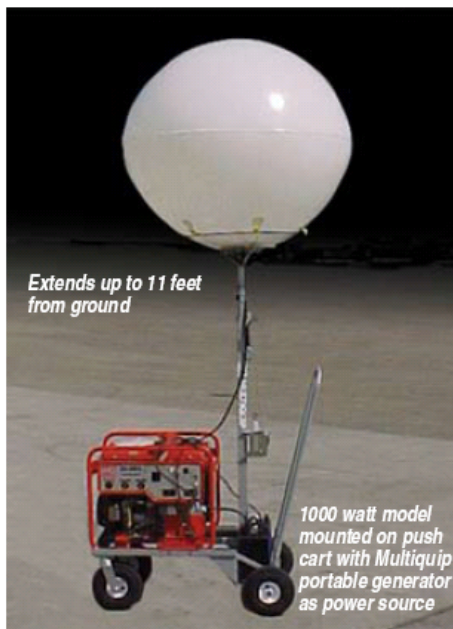

Choose from 150 watts, 400 watts and 1000 watt outputs to match your needs and lighting requirements. Convenient push carts, wheeled stands and simple tripod stands support the balloons at various heights.

MB-150
150 Watts Light Output
(Balloon height: 8 ft)

Horizontal Distance from Balloon Base ft.	Foot Candle Reading
3	13.0
6	8.36
9	5.39
12	3.8
15	2.6
18	2.04
21	1.49
24	1.21
27	0.84
30	0.65

Your Multiquip dealer is:

Superiorequipmentonline.com

All features and specifications are subject to change without notice.
MOONLT-618 Rev. A (10-05)

150 watt model shown on tripod

Balloon mounts quickly with no special tools.

Extends up to 11 feet from ground