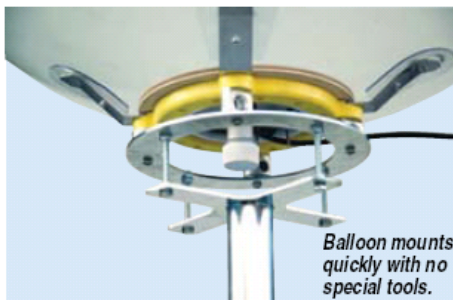

Choose from 150 watts, 400 watts and 1000 watt outputs to match your needs and lighting requirements. Convenient push carts, wheeled stands and simple tripod stands support the balloons at various heights.

MB-1000C
1000 Watts Light Output
(Balloon height: 10 ft)

Horizontal Distance from Balloon Base ft.	Foot Candle Reading
3	30.66
5	28.33
10	24.15
15	18.02
20	12.08
23	10.00
25	8.43
30	6.03
35	5.10
40	3.70
45	3.06
50	2.32
55	2.01
60	1.57
65	1.39
75	1.01
100	0.50

MB-150
150 Watts Light Output
(Balloon height: 8 ft)

Horizontal Distance from Balloon Base ft.	Foot Candle Reading
3	13.0
6	8.36
9	5.39
12	3.8
15	2.6
18	2.04
21	1.49
24	1.21
27	0.84
30	0.65

Your Multiquip dealer is:

Superiorequipmentonline.com

All features and specifications are subject to change without notice.
MOONLT-618 Rev. A (10-05)

150 watt model shown on tripod

Balloon mounts quickly with no special tools.

Extends up to 11 feet from ground